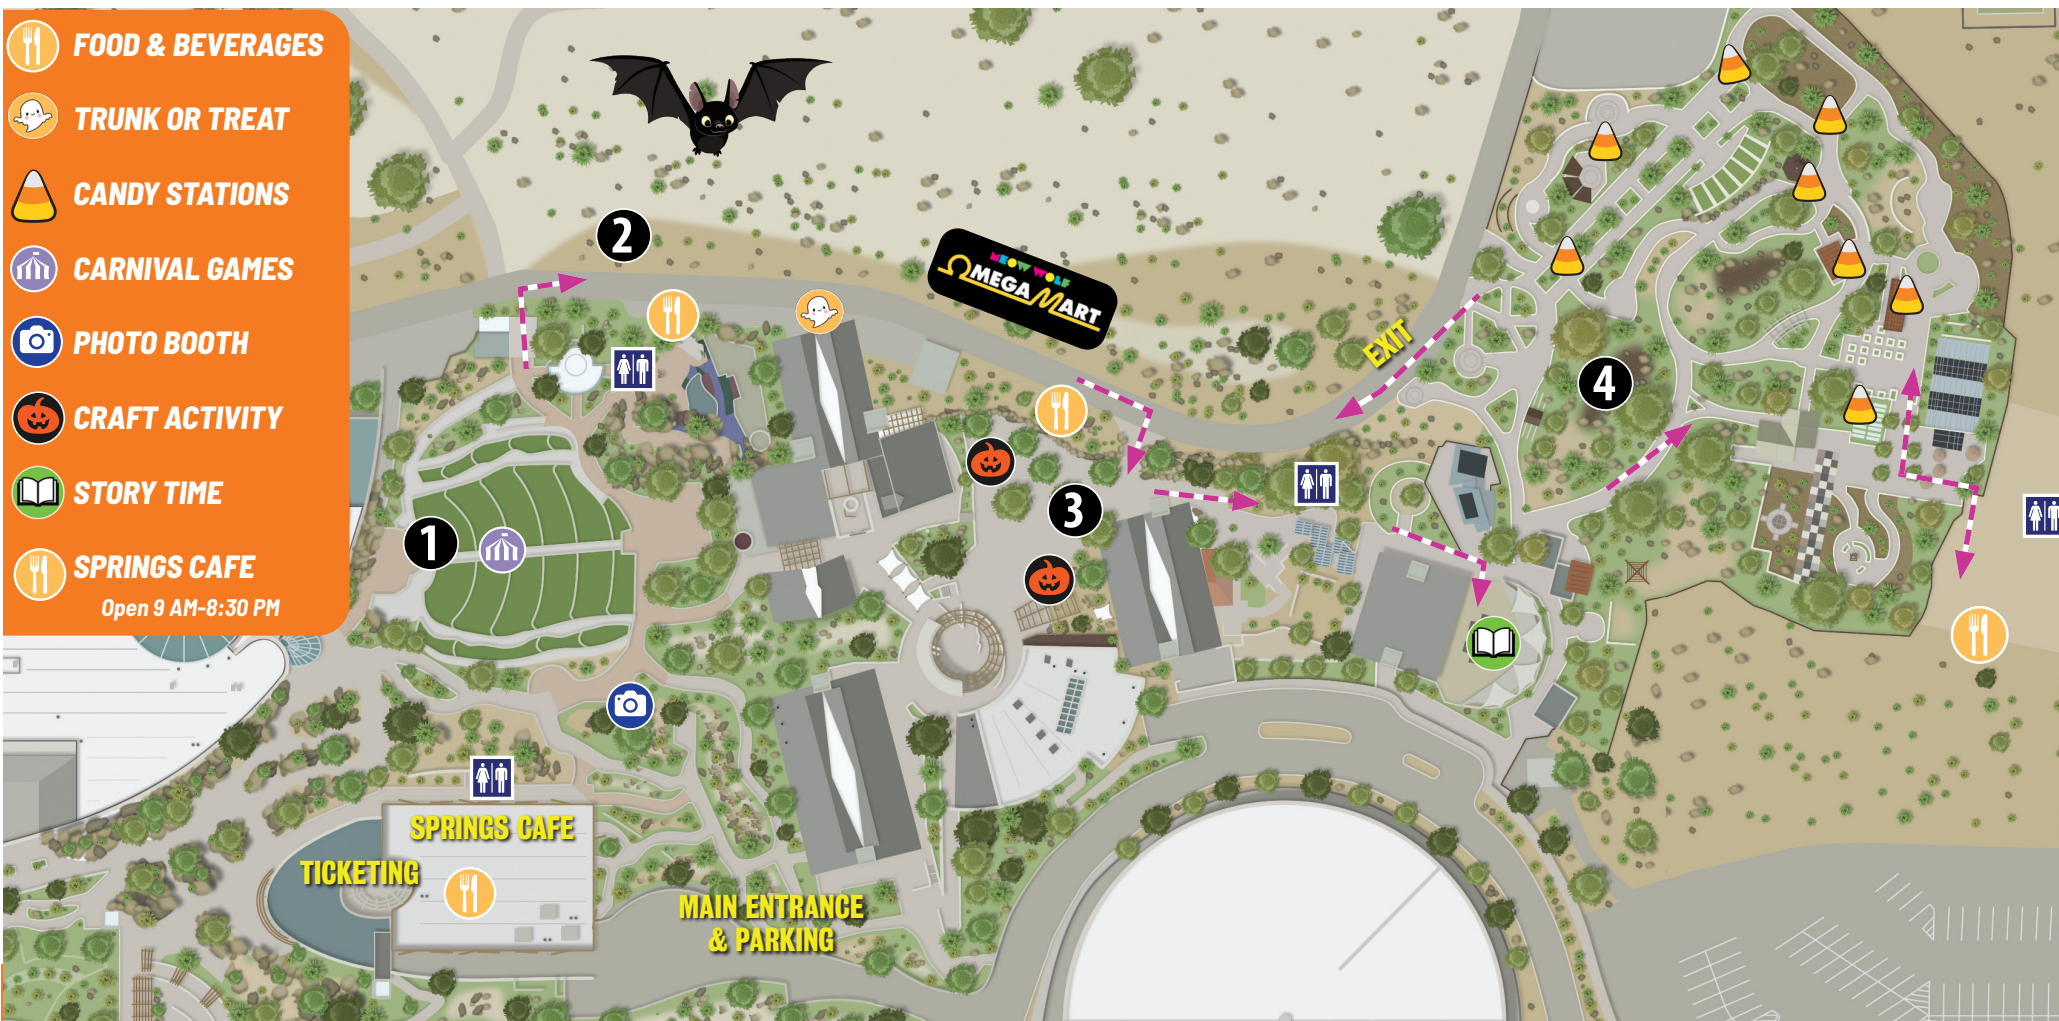

-  **FOOD & BEVERAGES**
-  **TRUNK OR TREAT**
-  **CANDY STATIONS**
-  **CARNIVAL GAMES**
-  **PHOTO BOOTH**
-  **CRAFT ACTIVITY**
-  **STORY TIME**
-  **SPRINGS CAFE**
Open 9 AM-8:30 PM

1 SPRINGS AMPHITHEATER

ENTERTAINMENT
• DJ So Hype

 **CARNIVAL GAMES**

SPONSORS

2 ROAD TO BOO-TANICAL GARDEN

 **Food & BEVERAGES**
• Aspire Coffee
• Glo Cone Novelty

 **TRUNK OR TREAT**
• Youth Conservation Council
• Girl Scouts
• Girls Rock at Science

3 COURTYARD PLAZA

 **PUMPKIN CRAFT ACTIVITY**
Quantities limited
• Closes at 8:45 PM

 **MUMMY CRAFT ACTIVITY**
• Quantities limited
• Closes at 8:45 PM

4 BOO-TANICAL GARDEN

 **STORY TIME**
• Sierra Gullickson

 **CANDY STATIONS 1-8**

 **FOOD & BEVERAGES**
• Rollin' Spirits
• Taco Avenue
• Custom Pizza Truck LV
• Four4Corners Street Kitchen
• Quality Food Service
• Braud's Funnel Cake Cafe